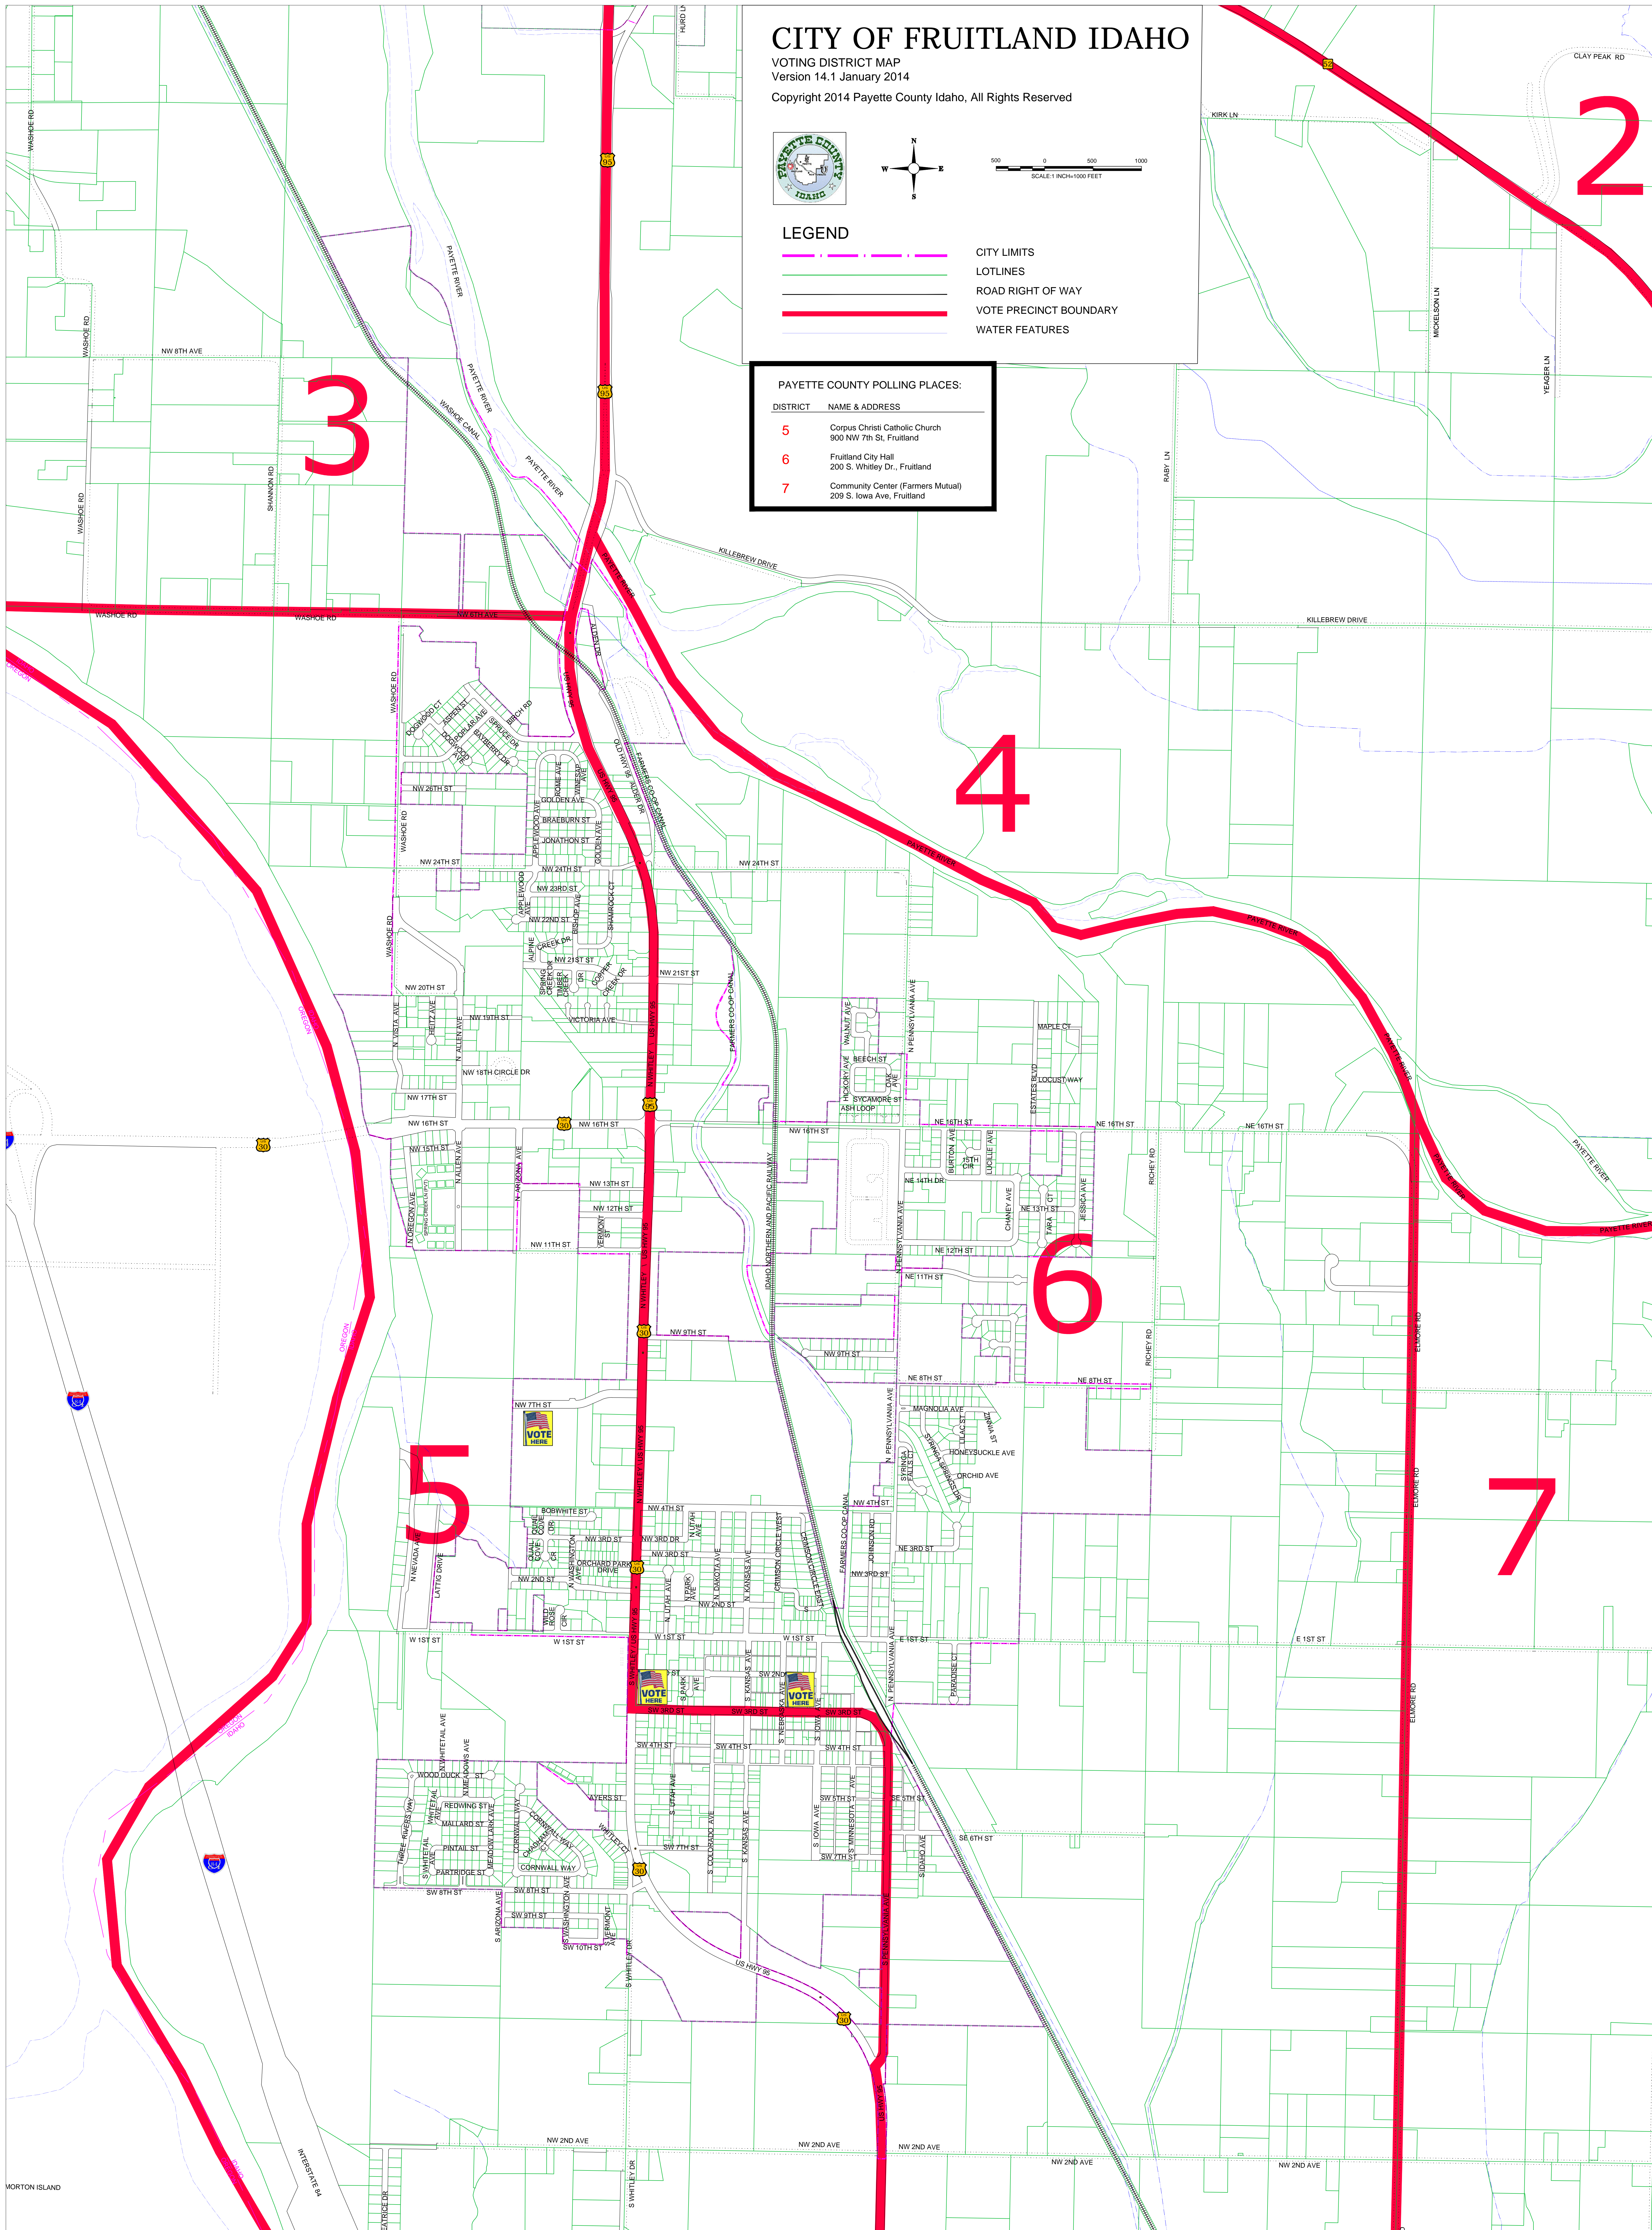

CITY OF FRUITLAND IDAHO

VOTING DISTRICT MAP

Version 14.1 January 2014

Copyright 2014 Payette County Idaho, All Rights Reserved

0 500 1000
SCALE: 1 INCH=1000 FEET

LEGEND

- CITY LIMITS
- LOTLINES
- ROAD RIGHT OF WAY
- VOTE PRECINCT BOUNDARY
- WATER FEATURES

PAYETTE COUNTY POLLING PLACES:

DISTRICT	NAME & ADDRESS
5	Corpus Christi Catholic Church 900 NW 7th St, Fruitland
6	Fruitland City Hall 200 S. Whitley Dr., Fruitland
7	Community Center (Farmers Mutual) 209 S. Iowa Ave, Fruitland

2

3

4

6

5

7

VOTE
HERE

VOTE
HERE