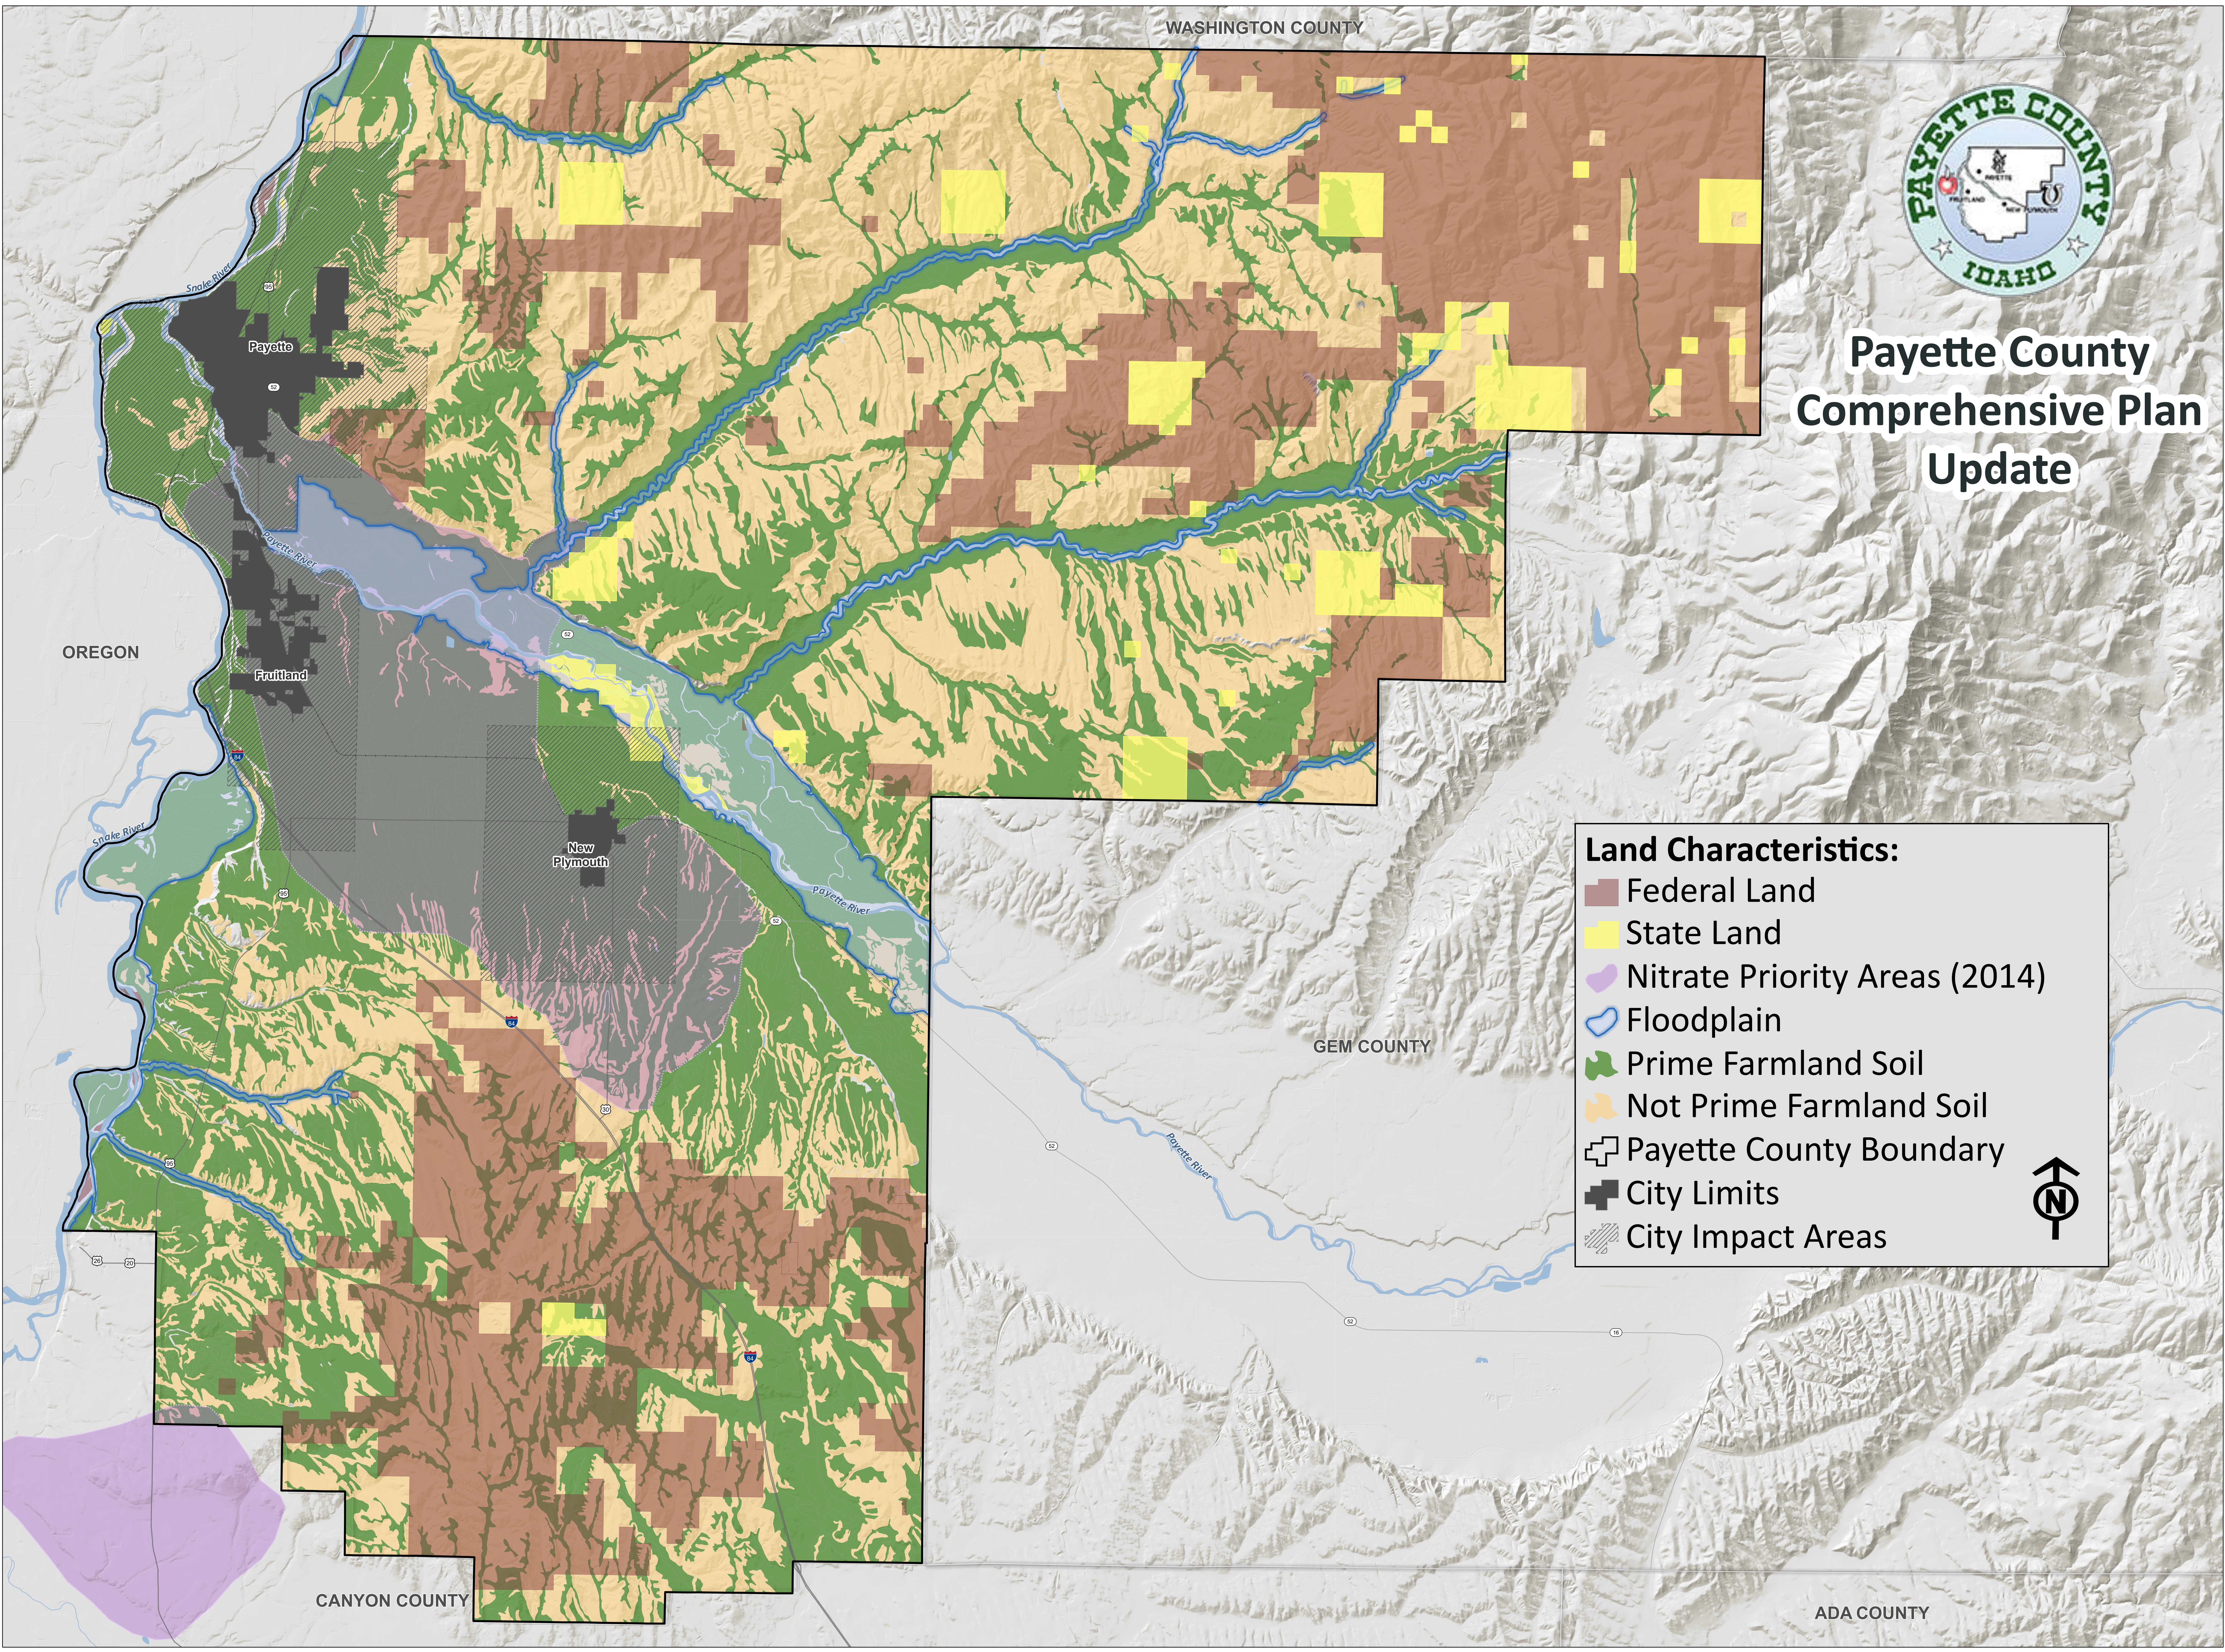

# Payette County Comprehensive Plan Update

**Land Characteristics:**

- Federal Land
- State Land
- Nitrate Priority Areas (2014)
- Floodplain
- Prime Farmland Soil
- Not Prime Farmland Soil
- Payette County Boundary
- City Limits
- City Impact Areas